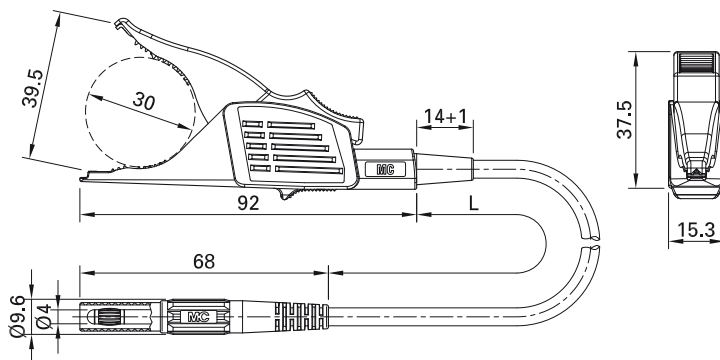

## Test clip lead XDLS-418

Highly flexible. One end with dolphin clip with all-round insulation, toothed jaws for wide grip and surface for fine wire. The other

end with Ø 4 mm MULTILAM plug with rigid insulating sleeve.

Order No.	Type	Rated voltage/current	Lead		Lead length [cm]	*Standard colors
66.9531-150*	XDLS-418	1000 V, CAT III / 32 A	PVC 2.5 mm <sup>2</sup>	Ni CE	150	20 21 22

Optional colors 23 24 25 26 27 28 29

## Test clip GRIP-CI

With steel jaws especially for connections to ground rails and thick cables. For increased safety when making connections, the jaws

are insulated on the outside. Ø 4 mm rigid socket in handle accepting spring-loaded Ø 4 mm plugs with rigid insulating sleeve.