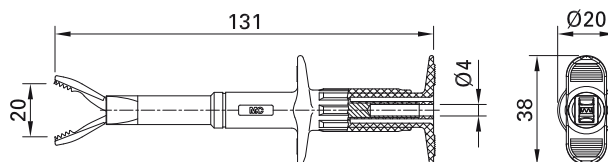

## Test clip lead XDLS-418

Highly flexible. One end with dolphin clip with all-round insulation, toothed jaws for wide grip and surface for fine wire. The other

end with Ø 4 mm MULTILAM plug with rigid insulating sleeve.

Order No.	Type	Rated voltage/current	Lead		Lead length [cm]	*Standard colors
66.9531-150*	XDLS-418	1000 V, CAT III / 32 A	PVC 2.5 mm <sup>2</sup>	Ni CE	150	20 21 22

Optional colors 23 24 25 26 27 28 29

## Test clip GRIP-CI

With steel jaws especially for connections to ground rails and thick cables. For increased safety when making connections, the jaws

are insulated on the outside. Ø 4 mm rigid socket in handle accepting spring-loaded Ø 4 mm plugs with rigid insulating sleeve.