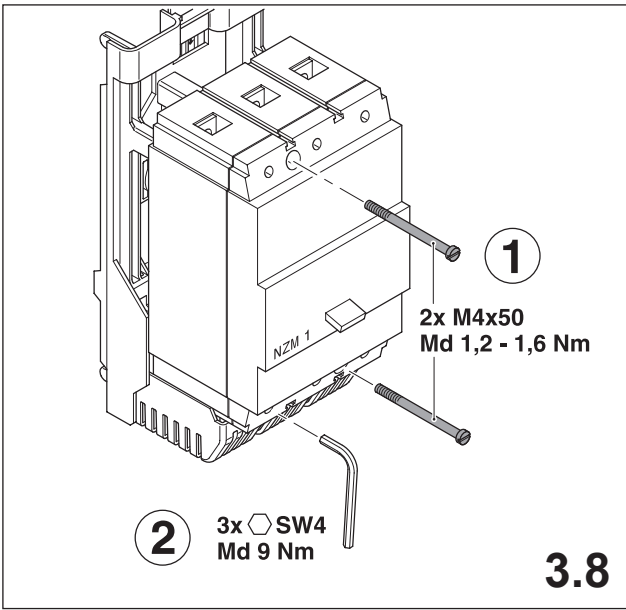

IEC 61439 Busbar ≥ 120 mm²

Notizen

A large grid of small dots for taking notes, consisting of 20 columns and 30 rows.