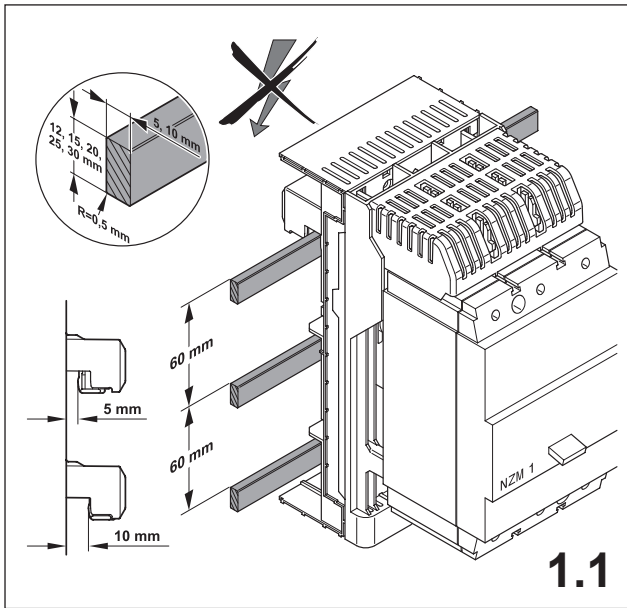

IEC 61439 Busbar ≥ 120 mm²

Notizen

A large grid of small dots for taking notes, consisting of 20 columns and 30 rows.