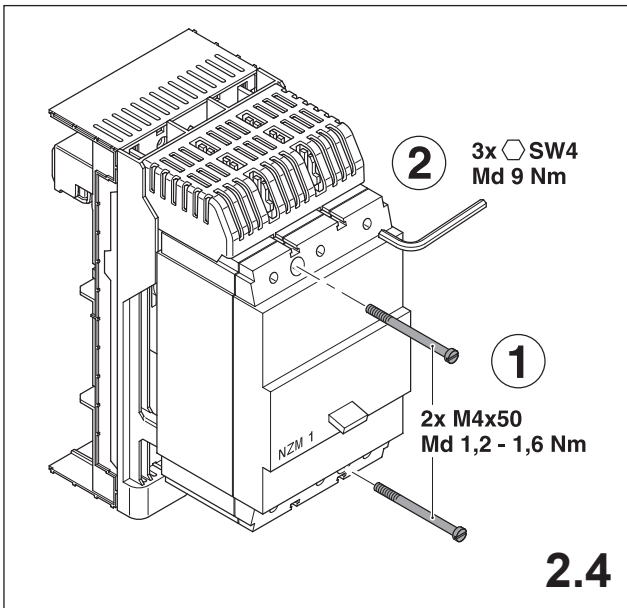

IEC 61439 Busbar ≥ 120 mm²

Notizen

A large grid of small dots for taking notes, consisting of 20 columns and 30 rows.