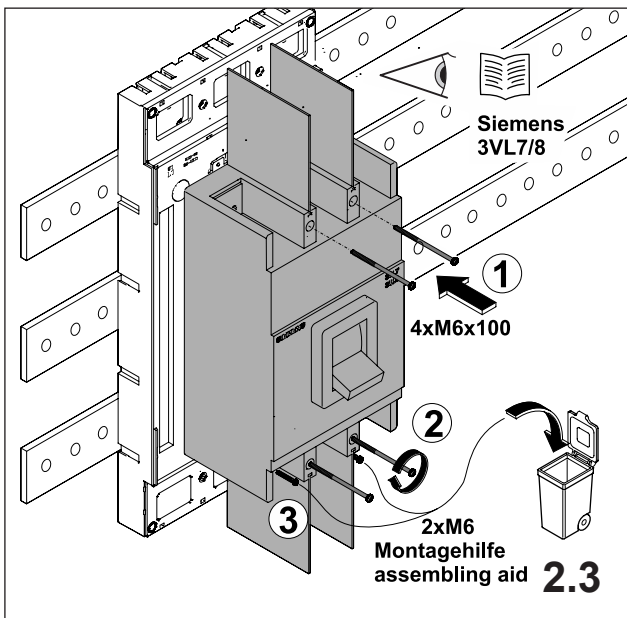

注意：安装前或检修前应切断电源，以防事故。开关应安装在适合的箱体内，同时应做好防污染保护。只有专业人员才能做运行、维护、保养的工作。

Werkzeuge Tools

- 0,6x3,5
- 1,0x6,5
- 1,6x10,0

1. Montage EQUES®185Power

Assembly EQUES®185Power

2. Montage Siemens 3VL7, 3VL8

Assembly Siemens 3VL7, 3VL8

3. Abdeckung IP20

Cover IP20

wöhner

Notizen

A grid of 20 columns and 30 rows of small dots for taking notes.

Notizen

A large grid of small dots for taking notes, consisting of 20 columns and 30 rows.