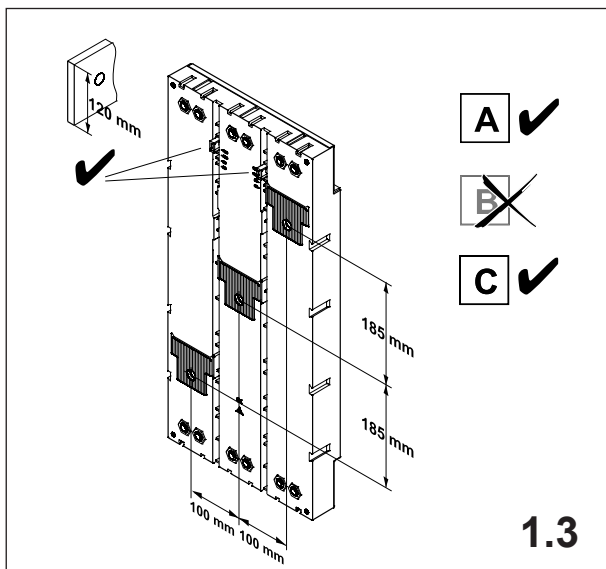

注意：安装前或检修前应切断电源，以防事故。开关应安装在适合的箱体内，同时应做好防污染保护。只有专业人员才能做运行、维护、保养的工作。

Werkzeuge Tools

- 0,6x3,5
- 1,0x6,5
- 1,6x10,0

1. Montage EQUES®185Power

Assembly EQUES®185Power

2. Montage Siemens 3VL7, 3VL8

Assembly Siemens 3VL7, 3VL8

3. Abdeckung IP20

Cover IP20

wöhner

Notizen

A grid of 20 columns and 30 rows of small dots for taking notes.

Notizen

A large grid of small dots for taking notes, consisting of 20 columns and 30 rows.