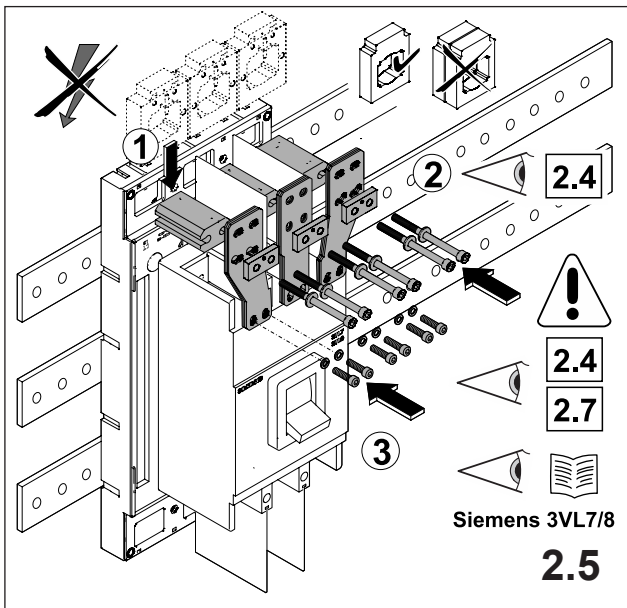

注意：安装前或检修前应切断电源，以防事故。开关应安装在适合的箱体内，同时应做好防污染保护。只有专业人员才能做运行、维护、保养的工作。

Werkzeuge Tools

- 0,6x3,5
- 1,0x6,5
- 1,6x10,0

1. Montage EQUES®185Power

Assembly EQUES®185Power

2. Montage Siemens 3VL7, 3VL8

Assembly Siemens 3VL7, 3VL8

3. Abdeckung IP20

Cover IP20

wöhner

Notizen

A grid of 20 columns and 30 rows of small dots for taking notes.

Notizen

A large grid of small dots for taking notes, consisting of 20 columns and 30 rows.