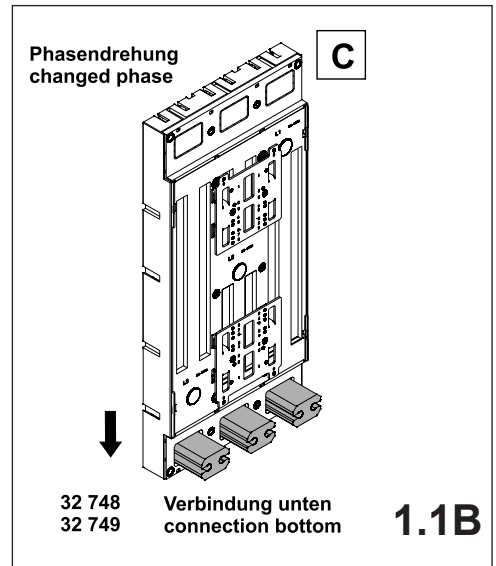

注意：安装前或检修前应切断电源，以防事故。开关应安装在适合的箱体内，同时应做好防污染保护。只有专业人员才能做运行、维护、保养的工作。

Werkzeuge Tools

- 0,6x3,5
- 1,0x6,5
- 1,6x10,0

1. Montage EQUES®185Power

Assembly EQUES®185Power

2. Montage Siemens 3VL7, 3VL8

Assembly Siemens 3VL7, 3VL8

3. Abdeckung IP20

Cover IP20

wöhner

Notizen

A grid of 20 columns and 30 rows of small dots for taking notes.

Notizen

A large grid of small dots for taking notes, consisting of 20 columns and 30 rows.