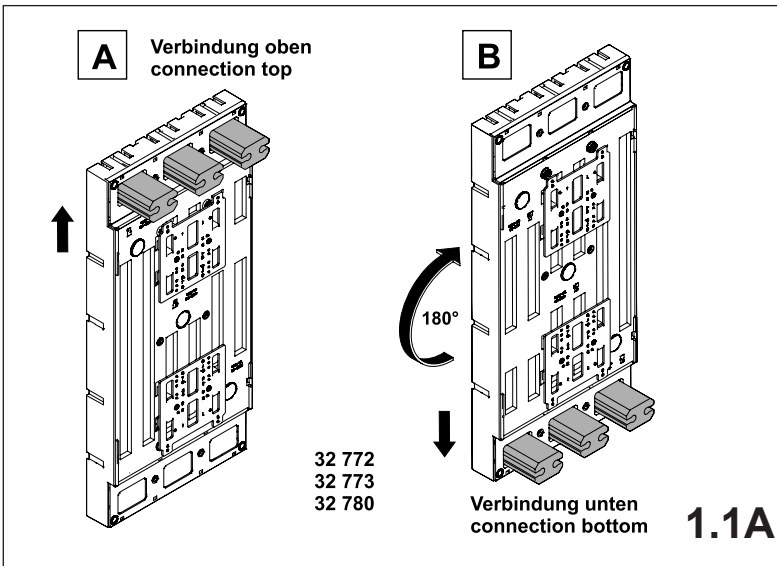

注意：安装前或检修前应切断电源，以防事故。开关应安装在适合的箱体内，同时应做好防污染保护。只有专业人员才能做运行、维护、保养的工作。

Werkzeuge Tools

- 0,6x3,5
- 1,0x6,5
- 1,6x10,0

1. Montage EQUES®185Power

Assembly EQUES®185Power

2. Montage Siemens 3VL7, 3VL8

Assembly Siemens 3VL7, 3VL8

3. Abdeckung IP20

Cover IP20

wöhner

Notizen

A grid of 20 columns and 30 rows of small dots for taking notes.

Notizen

A large grid of small dots for taking notes, consisting of 20 columns and 30 rows.