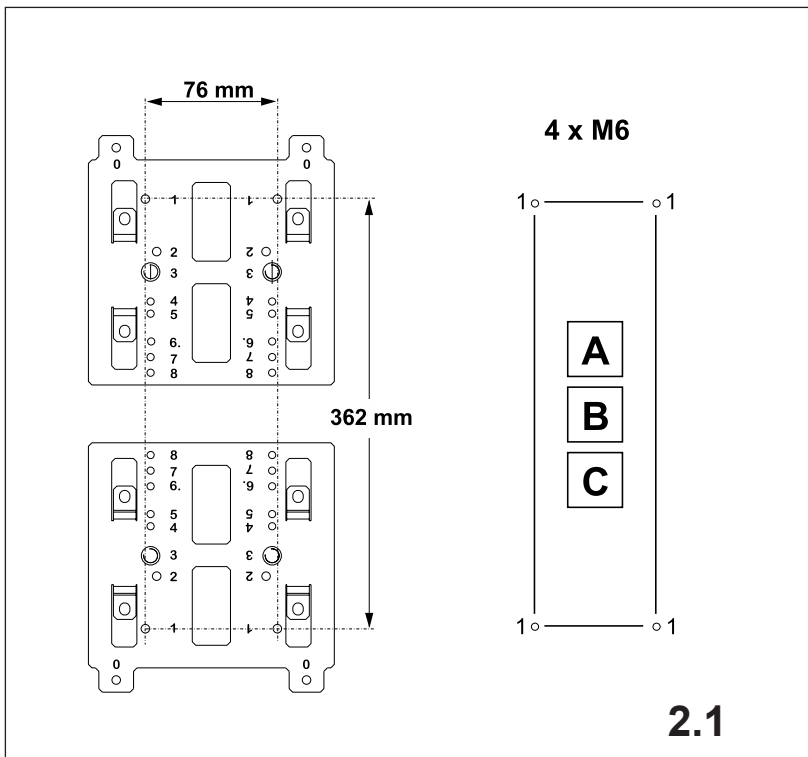

注意：安装前或检修前应切断电源，以防事故。开关应安装在适合的箱体内，同时应做好防污染保护。只有专业人员才能做运行、维护、保养的工作。

Werkzeuge Tools

- 0,6x3,5
- 1,0x6,5
- 1,6x10,0

1. Montage EQUES®185Power

Assembly EQUES®185Power

2. Montage Siemens 3VL7, 3VL8

Assembly Siemens 3VL7, 3VL8

3. Abdeckung IP20

Cover IP20

wöhner

Notizen

A grid of 20 columns and 30 rows of small dots for taking notes.

Notizen

A large grid of small dots for taking notes, consisting of 20 columns and 30 rows.