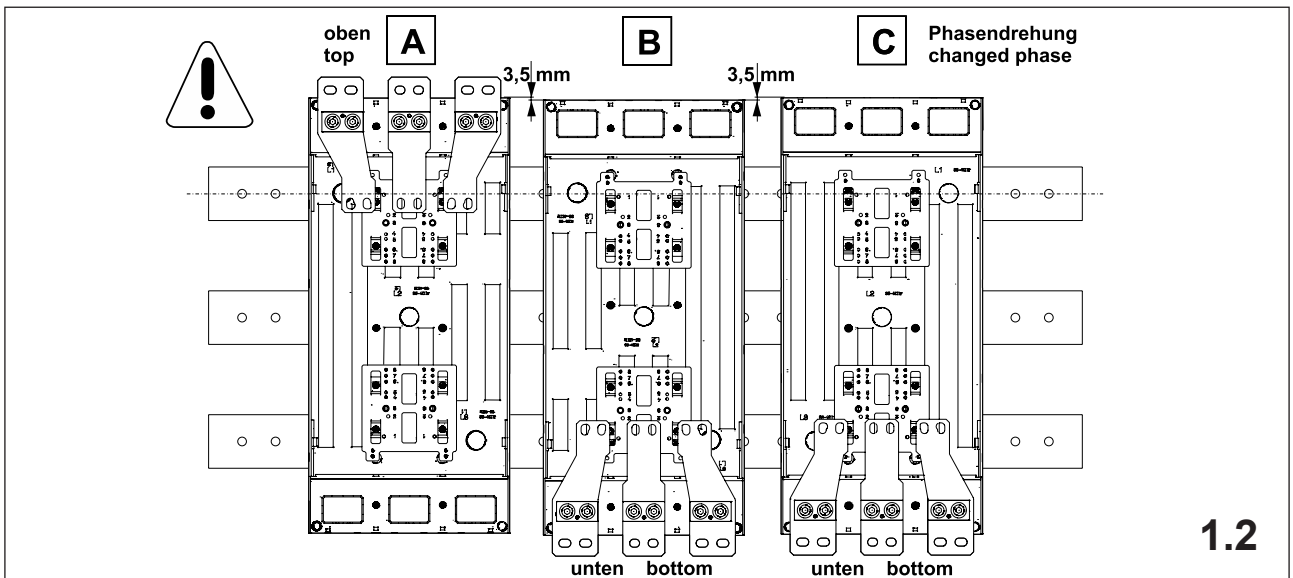

注意：安装前或检修前应切断电源，以防事故。开关应安装在适合的箱体内，同时应做好防污染保护。只有专业人员才能做运行、维护、保养的工作。

Werkzeuge Tools

- 0,6x3,5
- 1,0x6,5
- 1,6x10,0

1. Montage EQUES®185Power

Assembly EQUES®185Power

2. Montage Siemens 3VL7, 3VL8

Assembly Siemens 3VL7, 3VL8

3. Abdeckung IP20

Cover IP20

wöhner

Notizen

A grid of 20 columns and 30 rows of small dots for taking notes.

Notizen

A large grid of small dots for taking notes, consisting of 20 columns and 30 rows.