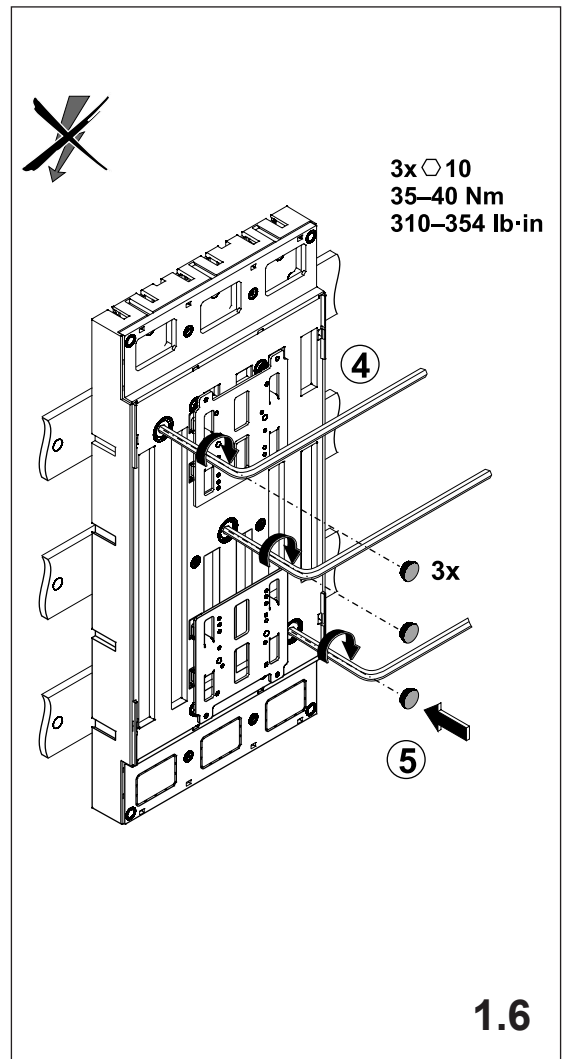

注意：安装前或检修前应切断电源，以防事故。开关应安装在适合的箱体内，同时应做好防污染保护。只有专业人员才能做运行、维护、保养的工作。

Werkzeuge Tools

- 0,6x3,5
- 1,0x6,5
- 1,6x10,0

1. Montage EQUES®185Power

Assembly EQUES®185Power

2. Montage Siemens 3VL7, 3VL8

Assembly Siemens 3VL7, 3VL8

3. Abdeckung IP20

Cover IP20

wöhner

Notizen

A grid of 20 columns and 30 rows of small dots for taking notes.

Notizen

A large grid of small dots for taking notes, consisting of 20 columns and 30 rows.