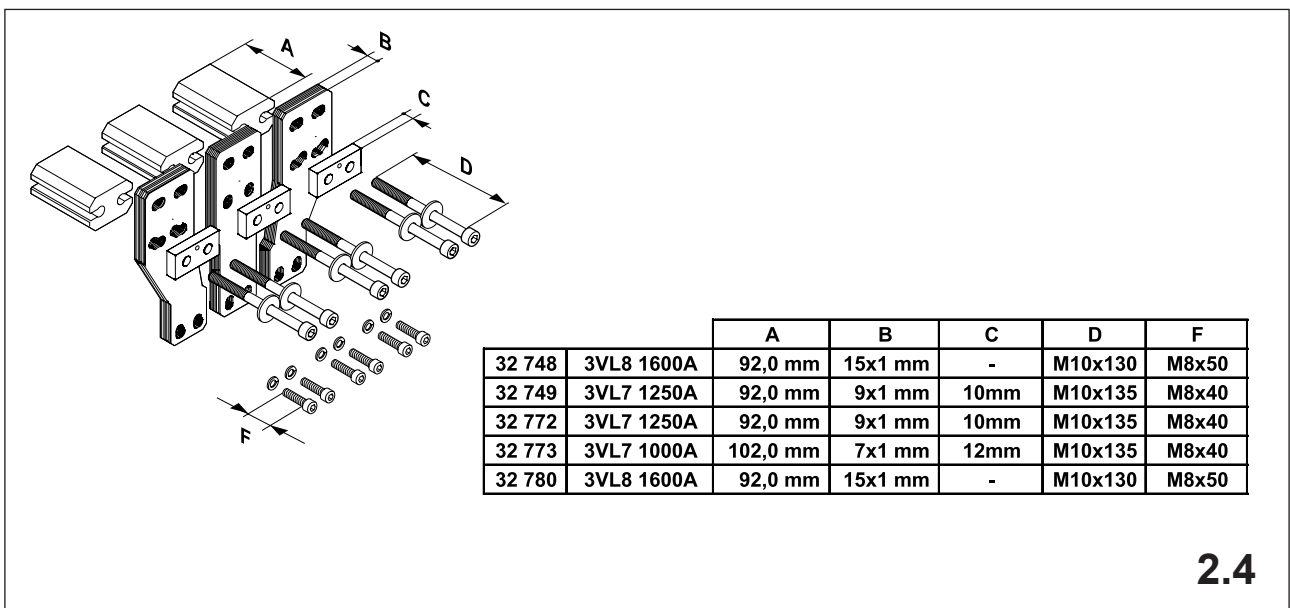

注意：安装前或检修前应切断电源，以防事故。开关应安装在适合的箱体内，同时应做好防污染保护。只有专业人员才能做运行、维护、保养的工作。

Werkzeuge Tools

- 0,6x3,5
- 1,0x6,5
- 1,6x10,0

1. Montage EQUES®185Power

Assembly EQUES®185Power

2. Montage Siemens 3VL7, 3VL8

Assembly Siemens 3VL7, 3VL8

3. Abdeckung IP20

Cover IP20

wöhner

Notizen

A grid of 20 columns and 30 rows of small dots for taking notes.

Notizen

A large grid of small dots for taking notes, consisting of 20 columns and 30 rows.