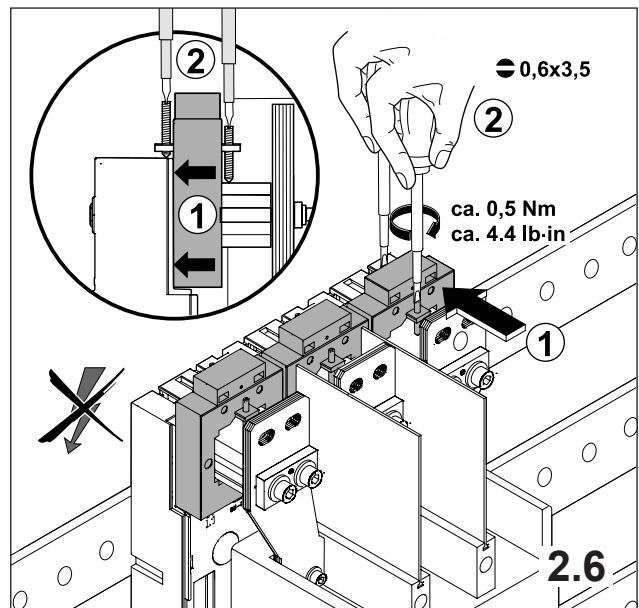

注意：安装前或检修前应切断电源，以防事故。开关应安装在适合的箱体内，同时应做好防污染保护。只有专业人员才能做运行、维护、保养的工作。

Werkzeuge Tools

- 0,6x3,5
- 1,0x6,5
- 1,6x10,0

1. Montage EQUES®185Power

Assembly EQUES®185Power

2. Montage Siemens 3VL7, 3VL8

Assembly Siemens 3VL7, 3VL8

3. Abdeckung IP20

Cover IP20

wöhner

Notizen

A grid of 20 columns and 30 rows of small dots for taking notes.

Notizen

A large grid of small dots for taking notes, consisting of 20 columns and 30 rows.