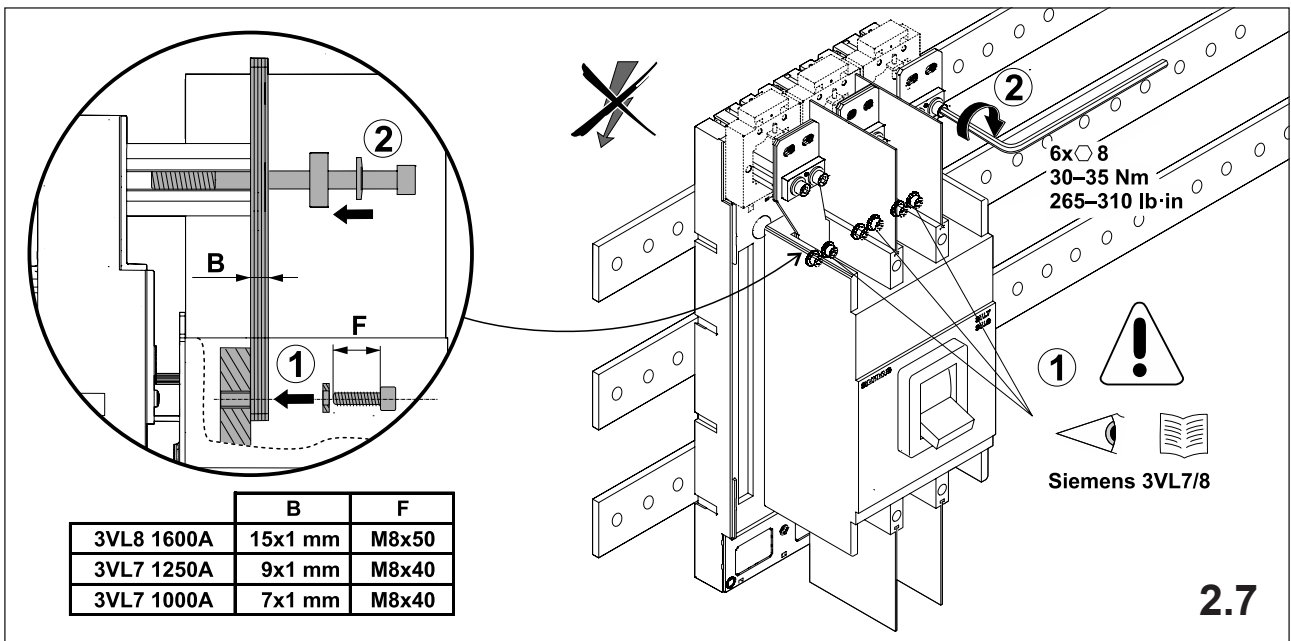

注意：安装前或检修前应切断电源，以防事故。开关应安装在适合的箱体内，同时应做好防污染保护。只有专业人员才能做运行、维护、保养的工作。

Werkzeuge Tools

- 0,6x3,5
- 1,0x6,5
- 1,6x10,0

1. Montage EQUES®185Power

Assembly EQUES®185Power

2. Montage Siemens 3VL7, 3VL8

Assembly Siemens 3VL7, 3VL8

3. Abdeckung IP20

Cover IP20

wöhner

Notizen

A grid of 20 columns and 30 rows of small dots for taking notes.

Notizen

A large grid of small dots for taking notes, consisting of 20 columns and 30 rows.