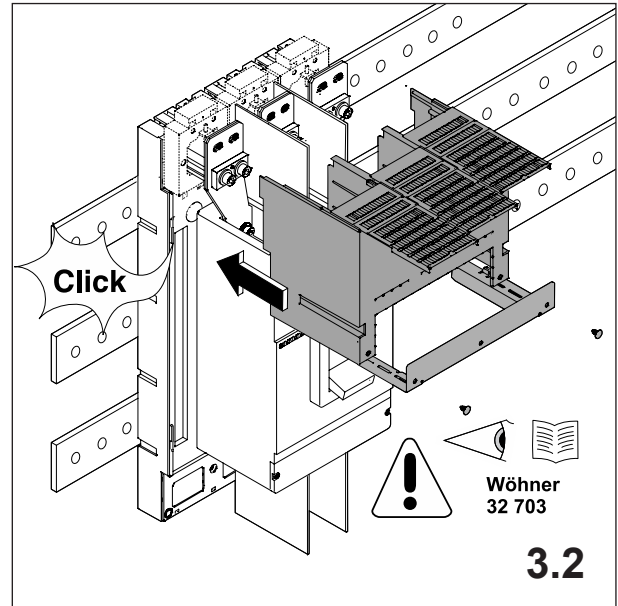

注意：安装前或检修前应切断电源，以防事故。开关应安装在适合的箱体内，同时应做好防污染保护。只有专业人员才能做运行、维护、保养的工作。

Werkzeuge Tools

- 0,6x3,5
- 1,0x6,5
- 1,6x10,0

1. Montage EQUES®185Power

Assembly EQUES®185Power

2. Montage Siemens 3VL7, 3VL8

Assembly Siemens 3VL7, 3VL8

3. Abdeckung IP20

Cover IP20

wöhner

Notizen

A grid of 20 columns and 30 rows of small dots for taking notes.

Notizen

A large grid of small dots for taking notes, consisting of 20 columns and 30 rows.