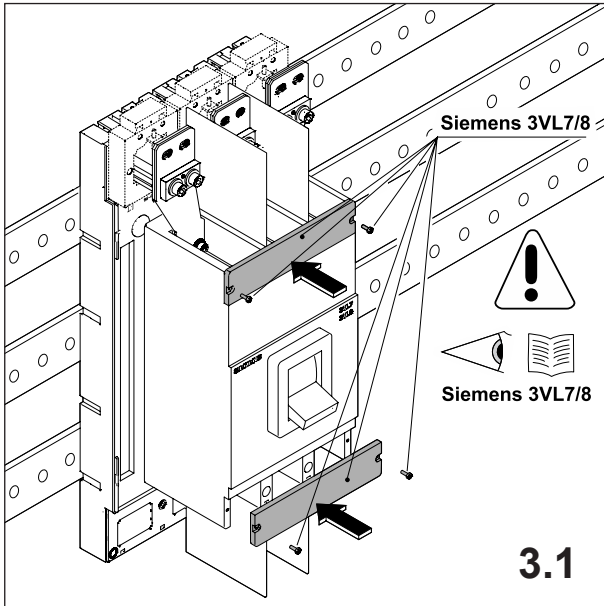

注意：安装前或检修前应切断电源，以防事故。开关应安装在适合的箱体内，同时应做好防污染保护。只有专业人员才能做运行、维护、保养的工作。

Werkzeuge Tools

- 0,6x3,5
- 1,0x6,5
- 1,6x10,0

1. Montage EQUES®185Power

Assembly EQUES®185Power

2. Montage Siemens 3VL7, 3VL8

Assembly Siemens 3VL7, 3VL8

3. Abdeckung IP20

Cover IP20

wöhner

Notizen

A grid of 20 columns and 30 rows of small dots for taking notes.

Notizen

A large grid of small dots for taking notes, consisting of 20 columns and 30 rows.