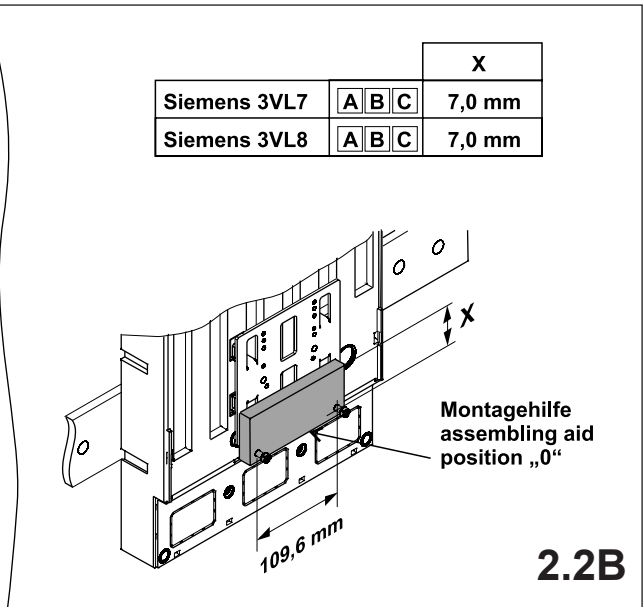

注意：安装前或检修前应切断电源，以防事故。开关应安装在适合的箱体内，同时应做好防污染保护。只有专业人员才能做运行、维护、保养的工作。

Werkzeuge Tools

- 0,6x3,5
- 1,0x6,5
- 1,6x10,0

1. Montage EQUES®185Power

Assembly EQUES®185Power

2. Montage Siemens 3VL7, 3VL8

Assembly Siemens 3VL7, 3VL8

3. Abdeckung IP20

Cover IP20

wöhner

Notizen

A grid of 20 columns and 30 rows of small dots for taking notes.

Notizen

A large grid of small dots for taking notes, consisting of 20 columns and 30 rows.