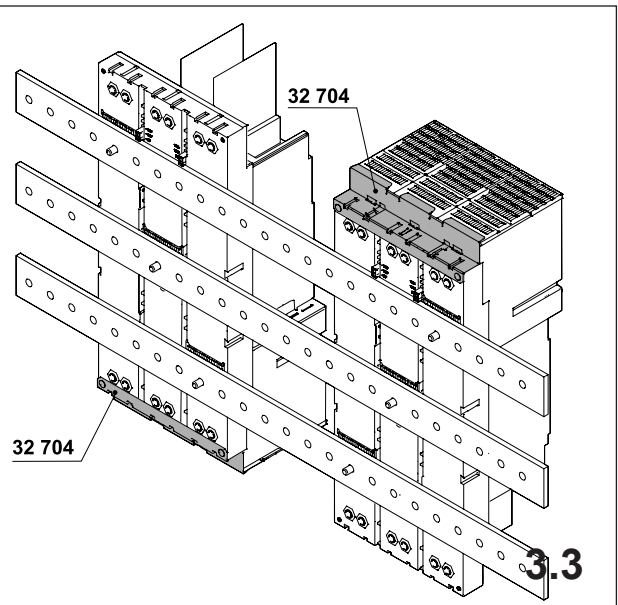

注意：安装前或检修前应切断电源，以防事故。开关应安装在适合的箱体内，同时应做好防污染保护。只有专业人员才能做运行、维护、保养的工作。

Werkzeuge Tools

- 0,6x3,5
- 1,0x6,5
- 1,6x10,0

1. Montage EQUES®185Power

Assembly EQUES®185Power

2. Montage Siemens 3VL7, 3VL8

Assembly Siemens 3VL7, 3VL8

3. Abdeckung IP20

Cover IP20

wöhner

Notizen

A grid of 20 columns and 30 rows of small dots for taking notes.

Notizen

A large grid of small dots for taking notes, consisting of 20 columns and 30 rows.