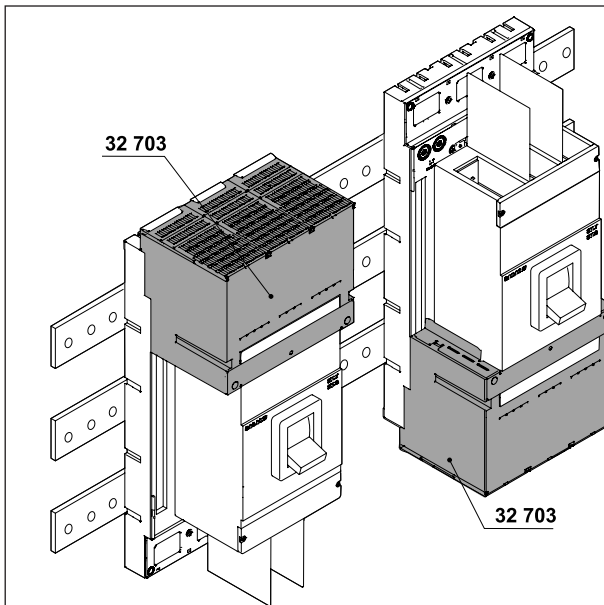

注意：安装前或检修前应切断电源，以防事故。开关应安装在适合的箱体内，同时应做好防污染保护。只有专业人员才能做运行、维护、保养的工作。

Werkzeuge Tools

- 0,6x3,5
- 1,0x6,5
- 1,6x10,0

1. Montage EQUES®185Power

Assembly EQUES®185Power

2. Montage Siemens 3VL7, 3VL8

Assembly Siemens 3VL7, 3VL8

3. Abdeckung IP20

Cover IP20

wöhner

Notizen

A grid of 20 columns and 30 rows of small dots for taking notes.

Notizen

A large grid of small dots for taking notes, consisting of 20 columns and 30 rows.