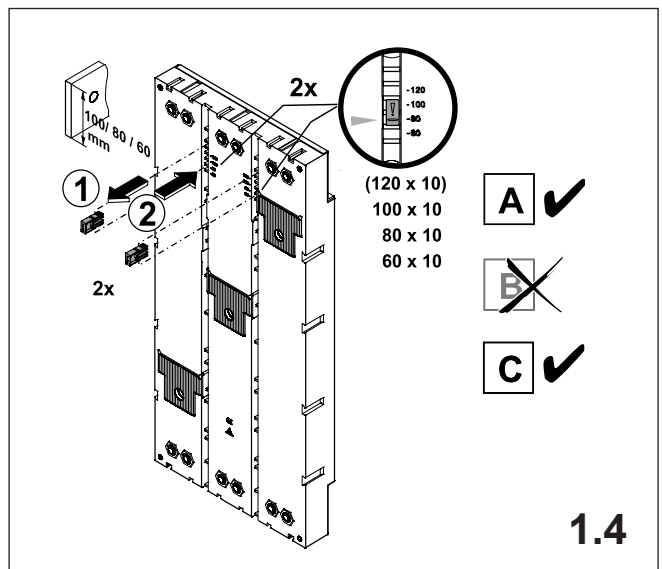

注意：安装前或检修前应切断电源，以防事故。开关应安装在适合的箱体内，同时应做好防污染保护。只有专业人员才能做运行、维护、保养的工作。

Werkzeuge Tools

- 0,6x3,5
- 1,0x6,5
- 1,6x10,0

1. Montage EQUES®185Power

Assembly EQUES®185Power

2. Montage Siemens 3VL7, 3VL8

Assembly Siemens 3VL7, 3VL8

3. Abdeckung IP20

Cover IP20

wöhner

Notizen

A grid of 20 columns and 30 rows of small dots for taking notes.

Notizen

A large grid of small dots for taking notes, consisting of 20 columns and 30 rows.