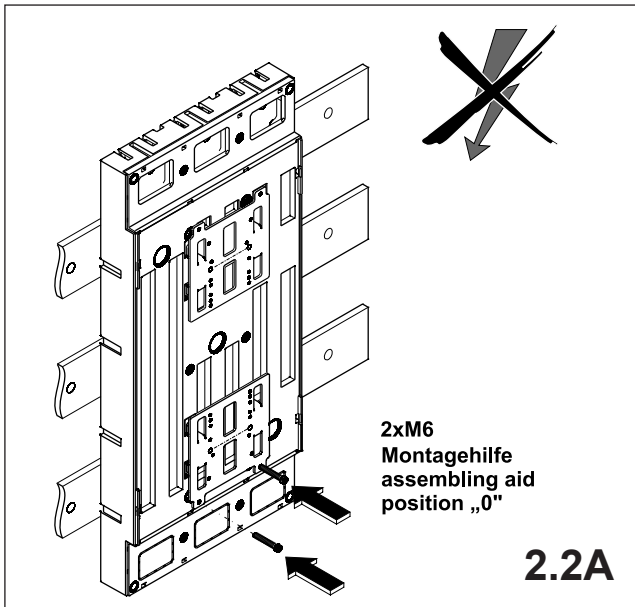

注意：安装前或检修前应切断电源，以防事故。开关应安装在适合的箱体内，同时应做好防污染保护。只有专业人员才能做运行、维护、保养的工作。

Werkzeuge Tools

- 0,6x3,5
- 1,0x6,5
- 1,6x10,0

1. Montage EQUES®185Power

Assembly EQUES®185Power

2. Montage Siemens 3VL7, 3VL8

Assembly Siemens 3VL7, 3VL8

3. Abdeckung IP20

Cover IP20

wöhner

Notizen

A grid of 20 columns and 30 rows of small dots for taking notes.

Notizen

A large grid of small dots for taking notes, consisting of 20 columns and 30 rows.