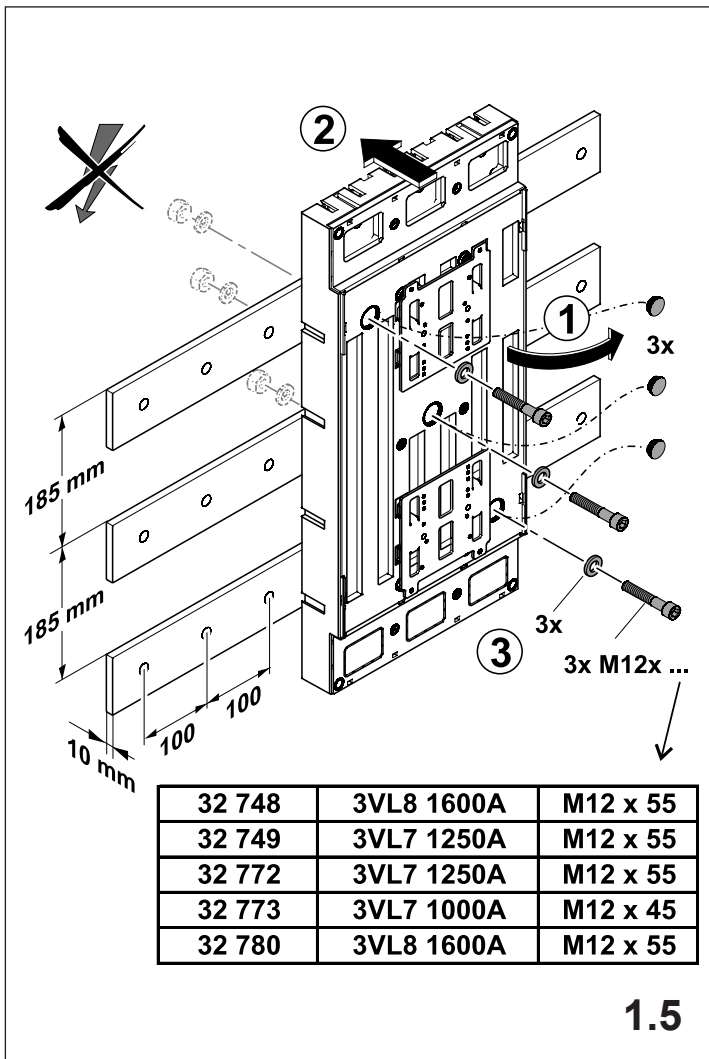

注意：安装前或检修前应切断电源，以防事故。开关应安装在适合的箱体内，同时应做好防污染保护。只有专业人员才能做运行、维护、保养的工作。

Werkzeuge Tools

- 0,6x3,5
- 1,0x6,5
- 1,6x10,0

1. Montage EQUES®185Power

Assembly EQUES®185Power

2. Montage Siemens 3VL7, 3VL8

Assembly Siemens 3VL7, 3VL8

3. Abdeckung IP20

Cover IP20

wöhner

Notizen

A grid of 20 columns and 30 rows of small dots for taking notes.

Notizen

A large grid of small dots for taking notes, consisting of 20 columns and 30 rows.