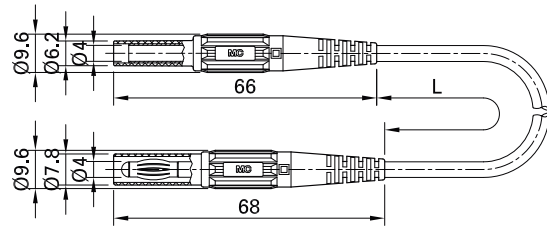

## Extension lead XK...-414

Highly flexible, with insulation in PVC or silicone. One end with Ø 4 mm MULTILAM plug

with rigid insulating sleeve, the other end sleeve. with Ø 4 mm rigid socket with rigid insulating

### XK...-414

Order No.	Type	Rated voltage/current	Lead		Lead lengths L [cm]	*Standard colors
66.9011-□*	XKF-414	1000 V, CAT III / 19 A	PVC 1.0 mm <sup>2</sup>	Ni CE c UL us	050 100 150 200	21 22 23 24
66.9012-□*	XKS-414	1000 V, CAT III / 19 A	SIL 1.0 mm <sup>2</sup>	Ni CE c UL us	050 100 200	21 22 23