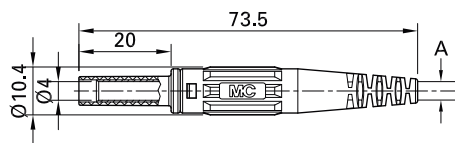

Socket XK-410

In-line, rigid, Ø 4 mm, accepting spring-loaded Ø 4 mm plugs with rigid insulating sleeve, for self-assembly of test leads.

Screw connection.

Order No.	Type	Rated voltage/current	Cable (A)			*Standard colors
66.9155-*	XK-410	1000 V, CAT II / 32 A 600 V, CAT III / 32 A	max. Ø 3.9 mm	max. 2.5 mm ²	Ni	21 22 23 24 25 26